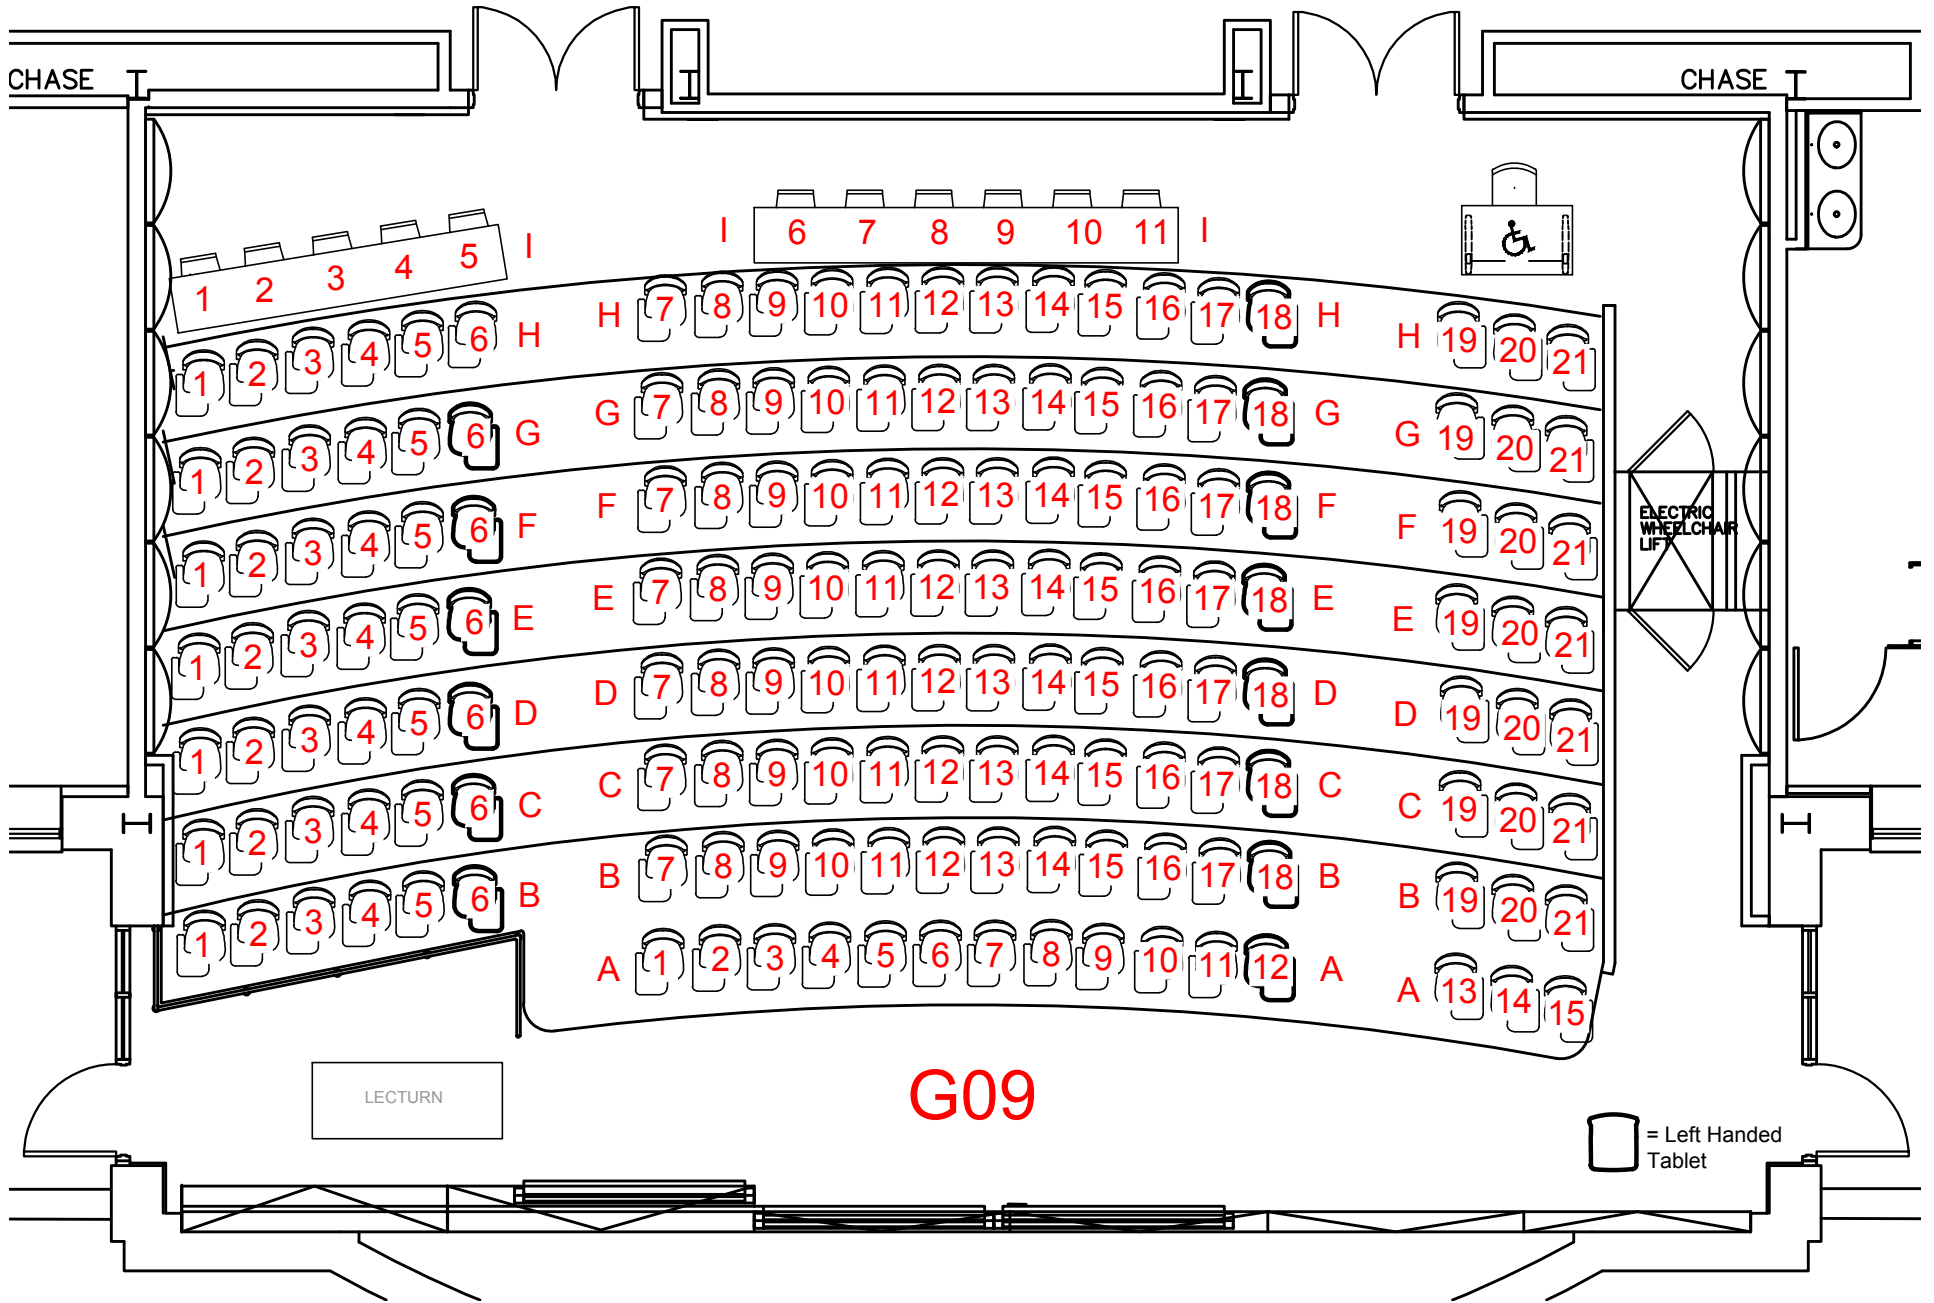

## Seating Chart

## Seating Chart

 **Ming Hsieh Hall G20**  
Seating Chart

**Ming Hsieh Hall G21**  
Seating Chart

## Seating Chart

 = Left Handed Tablet

Last Updated: 8/29/18

**White Hall G09**  
Seating Chart