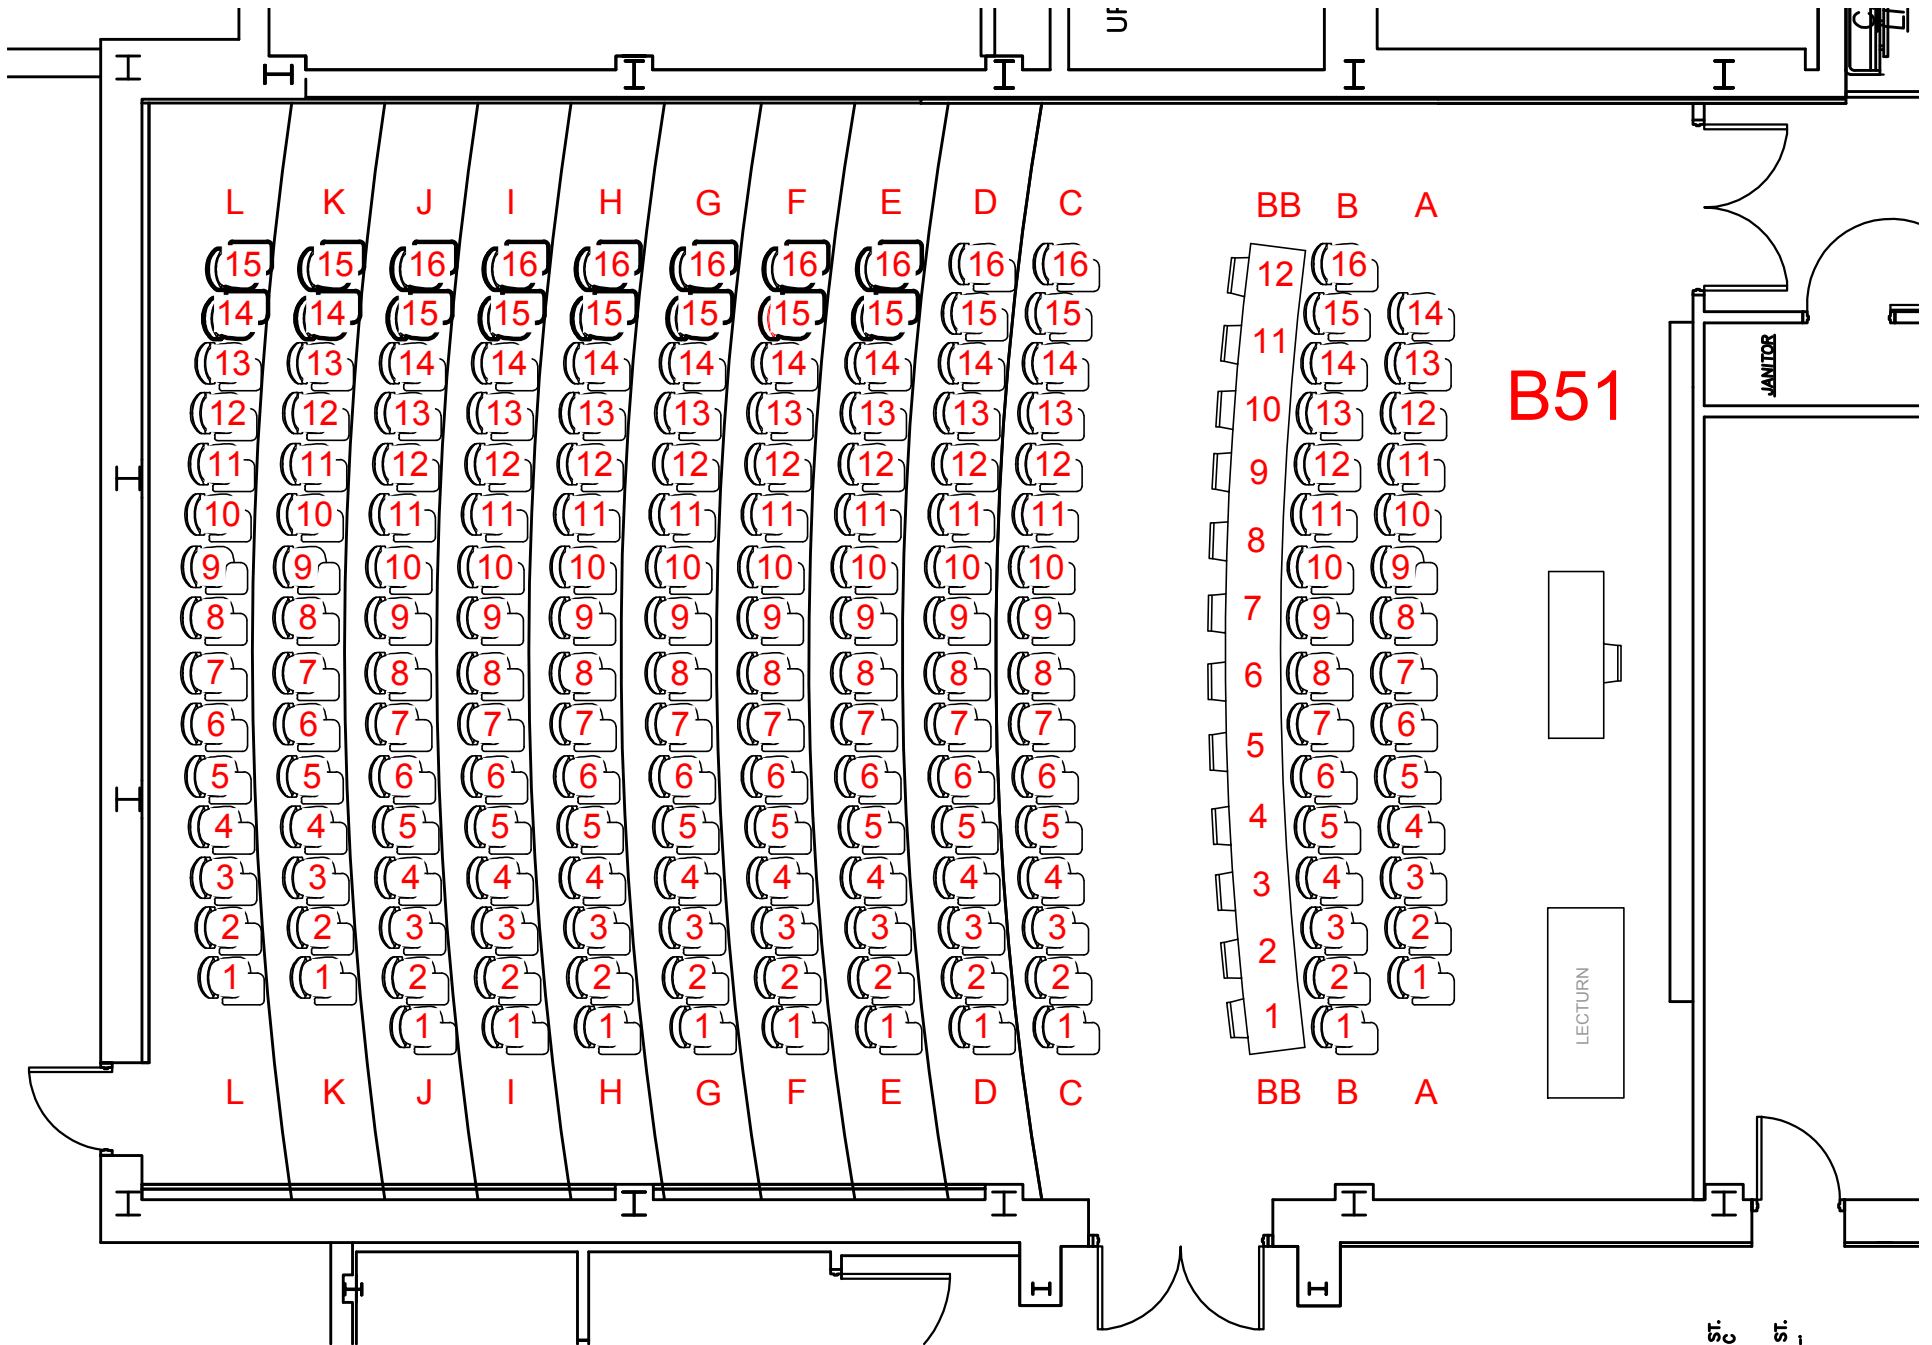

## Seating Chart

## Seating Chart

 **Ming Hsieh Hall G20**  
Seating Chart

**Ming Hsieh Hall G21**  
Seating Chart

## Seating Chart

 = Left Handed Tablet

Last Updated: 8/29/18

**White Hall G09**  
Seating Chart