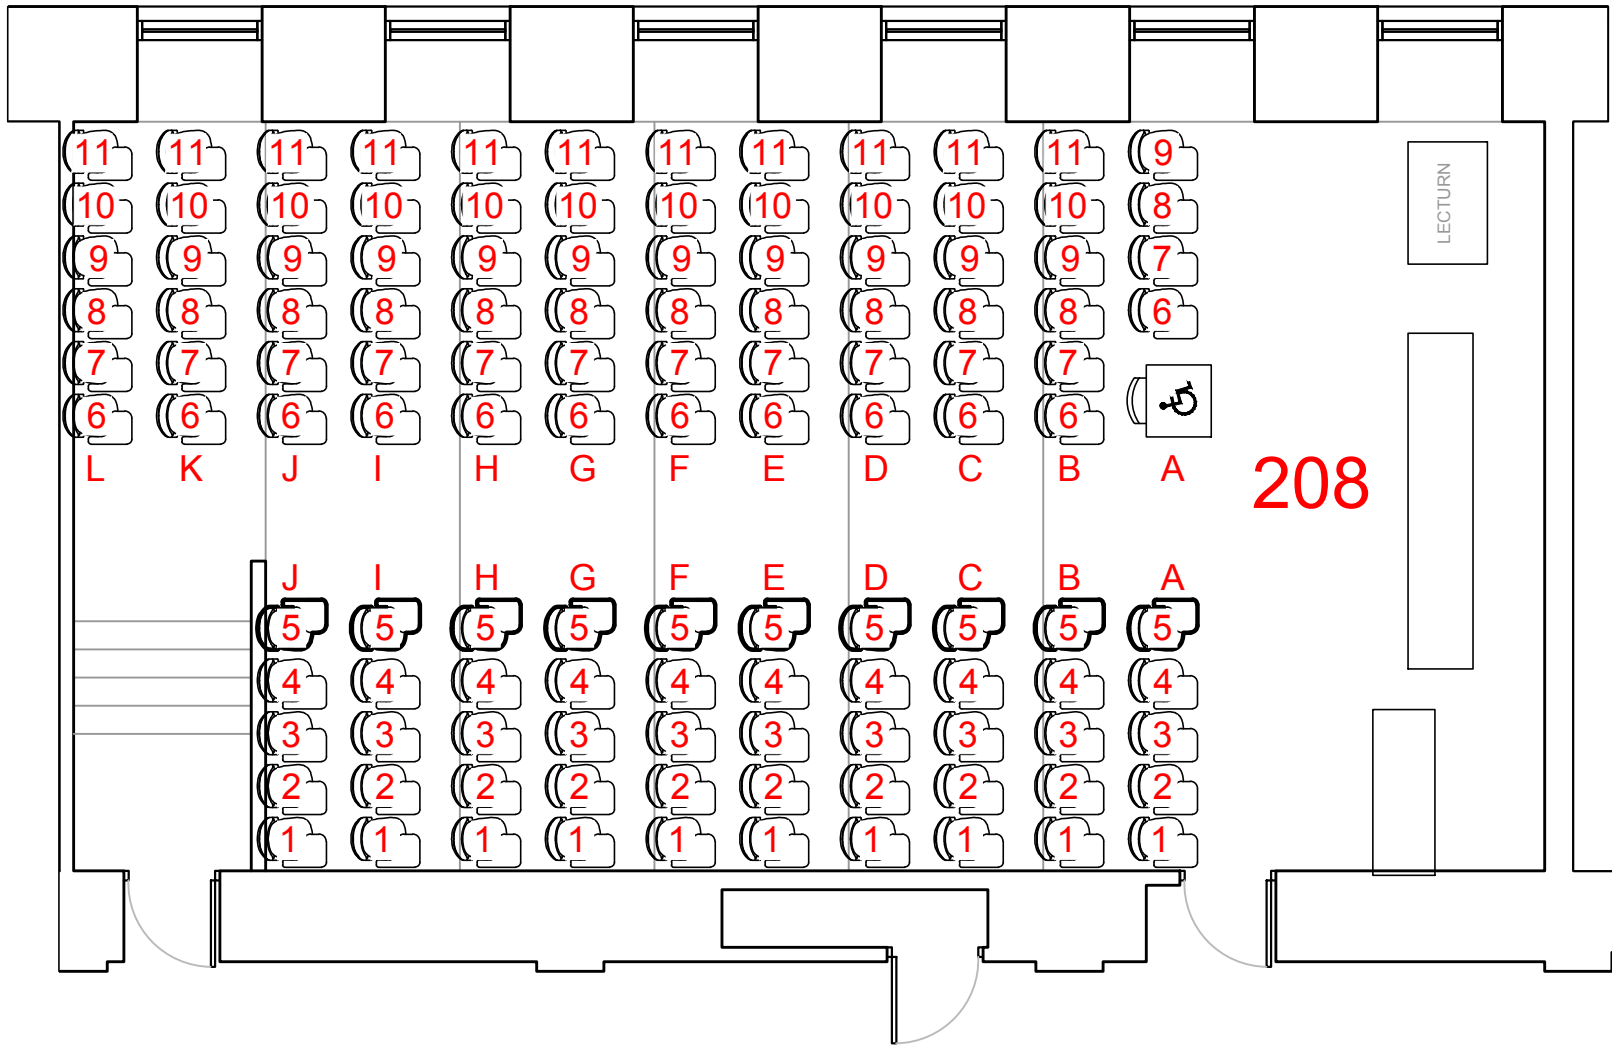

## Seating Chart

Last Updated: 8/29/18

112

 = Left Handed Tablet

## Seating Chart

 = Left Handed Tablet