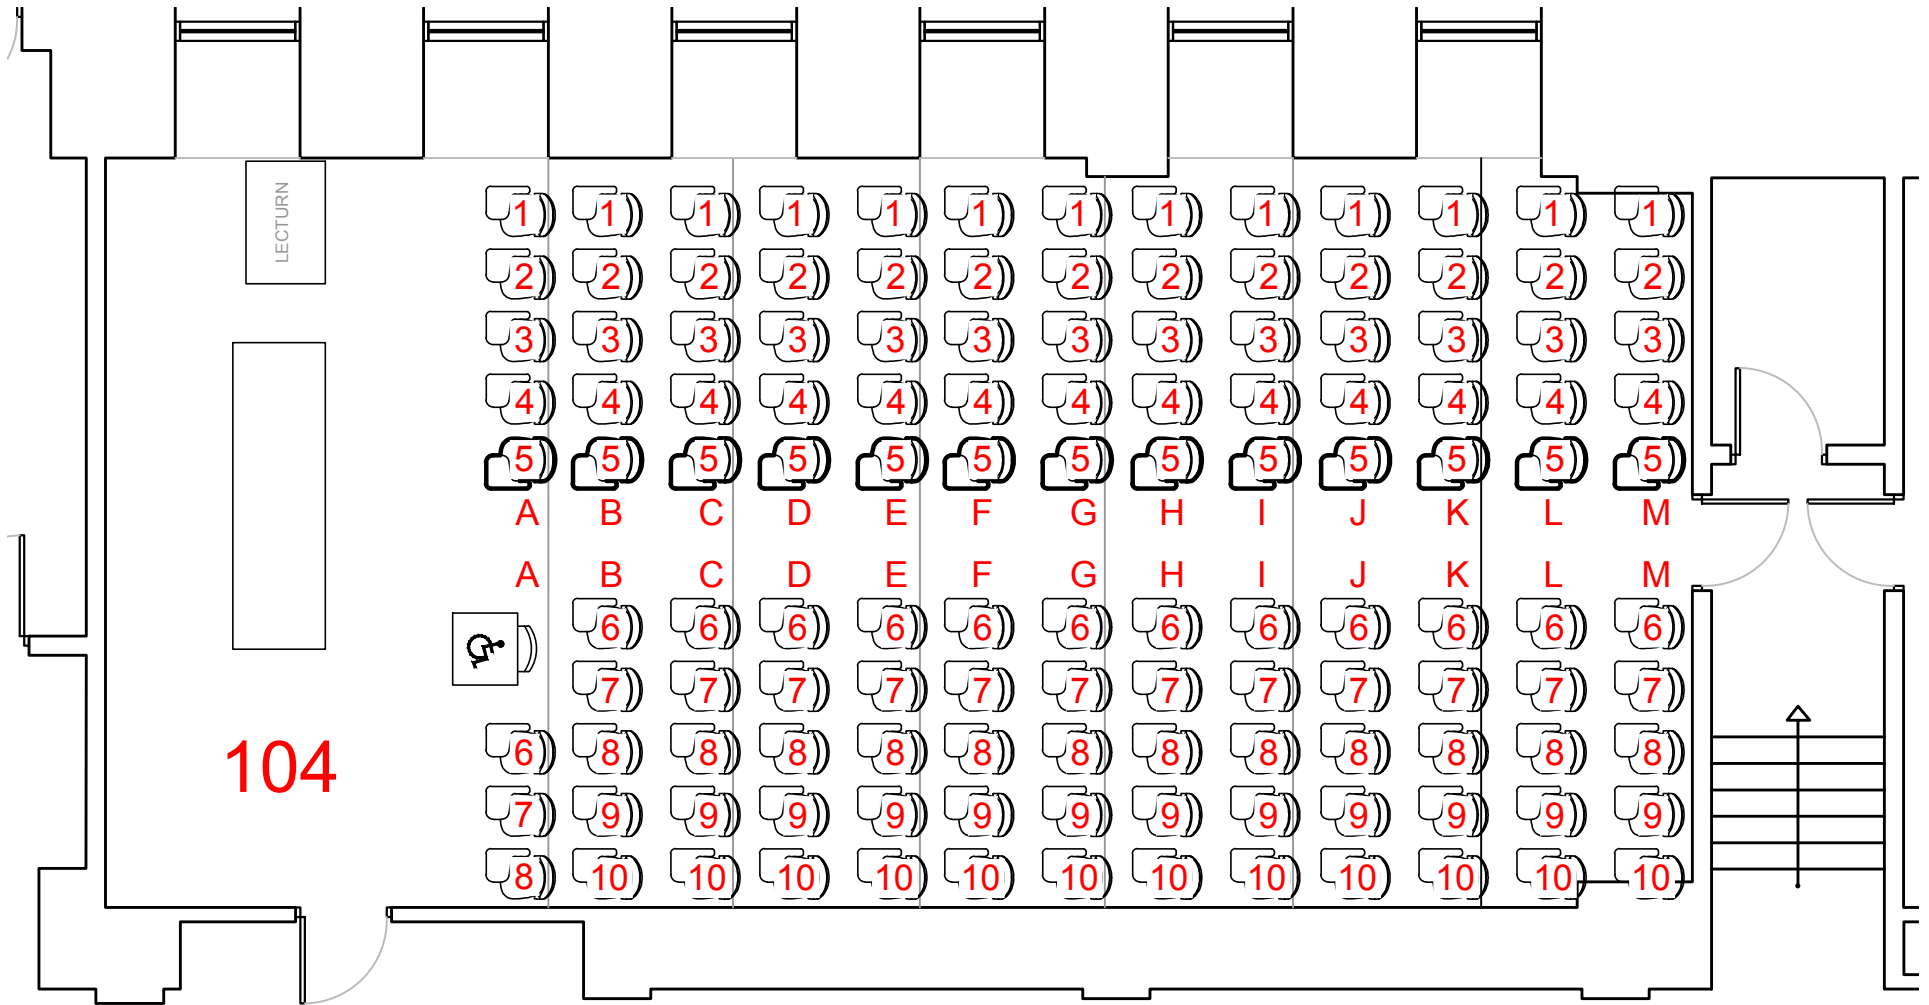

## Seating Chart

## Seating Chart

101

LECTURN

# Clark Hall 101

Seating Chart

 = Left Handed Tablet