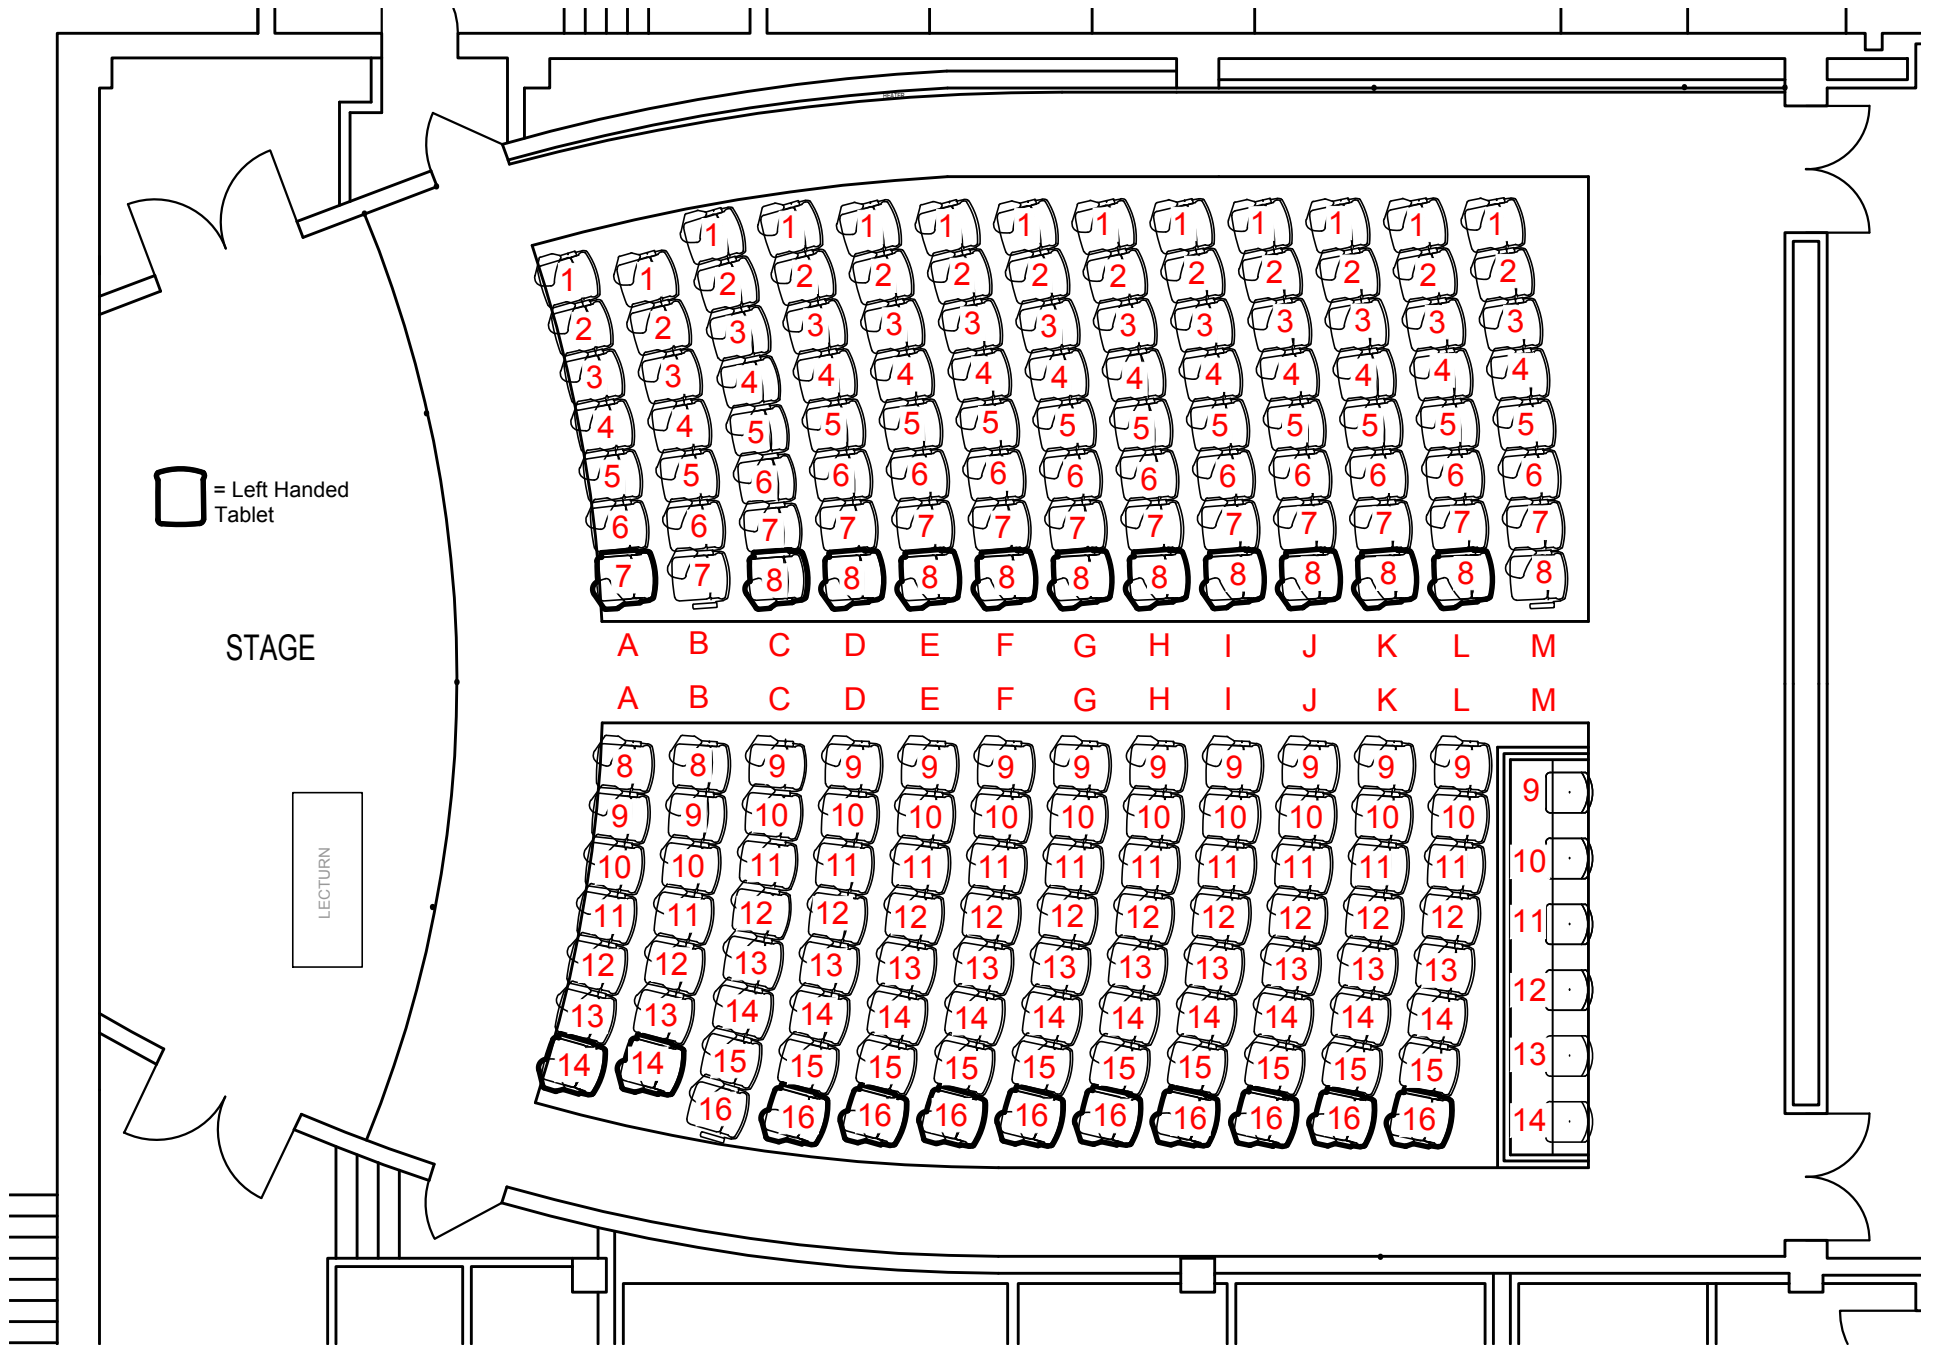

## Seating Chart

 = Left Handed Tablet

## Seating Chart

**Eiesland Hall 503**  
Seating Chart

## Seating Chart