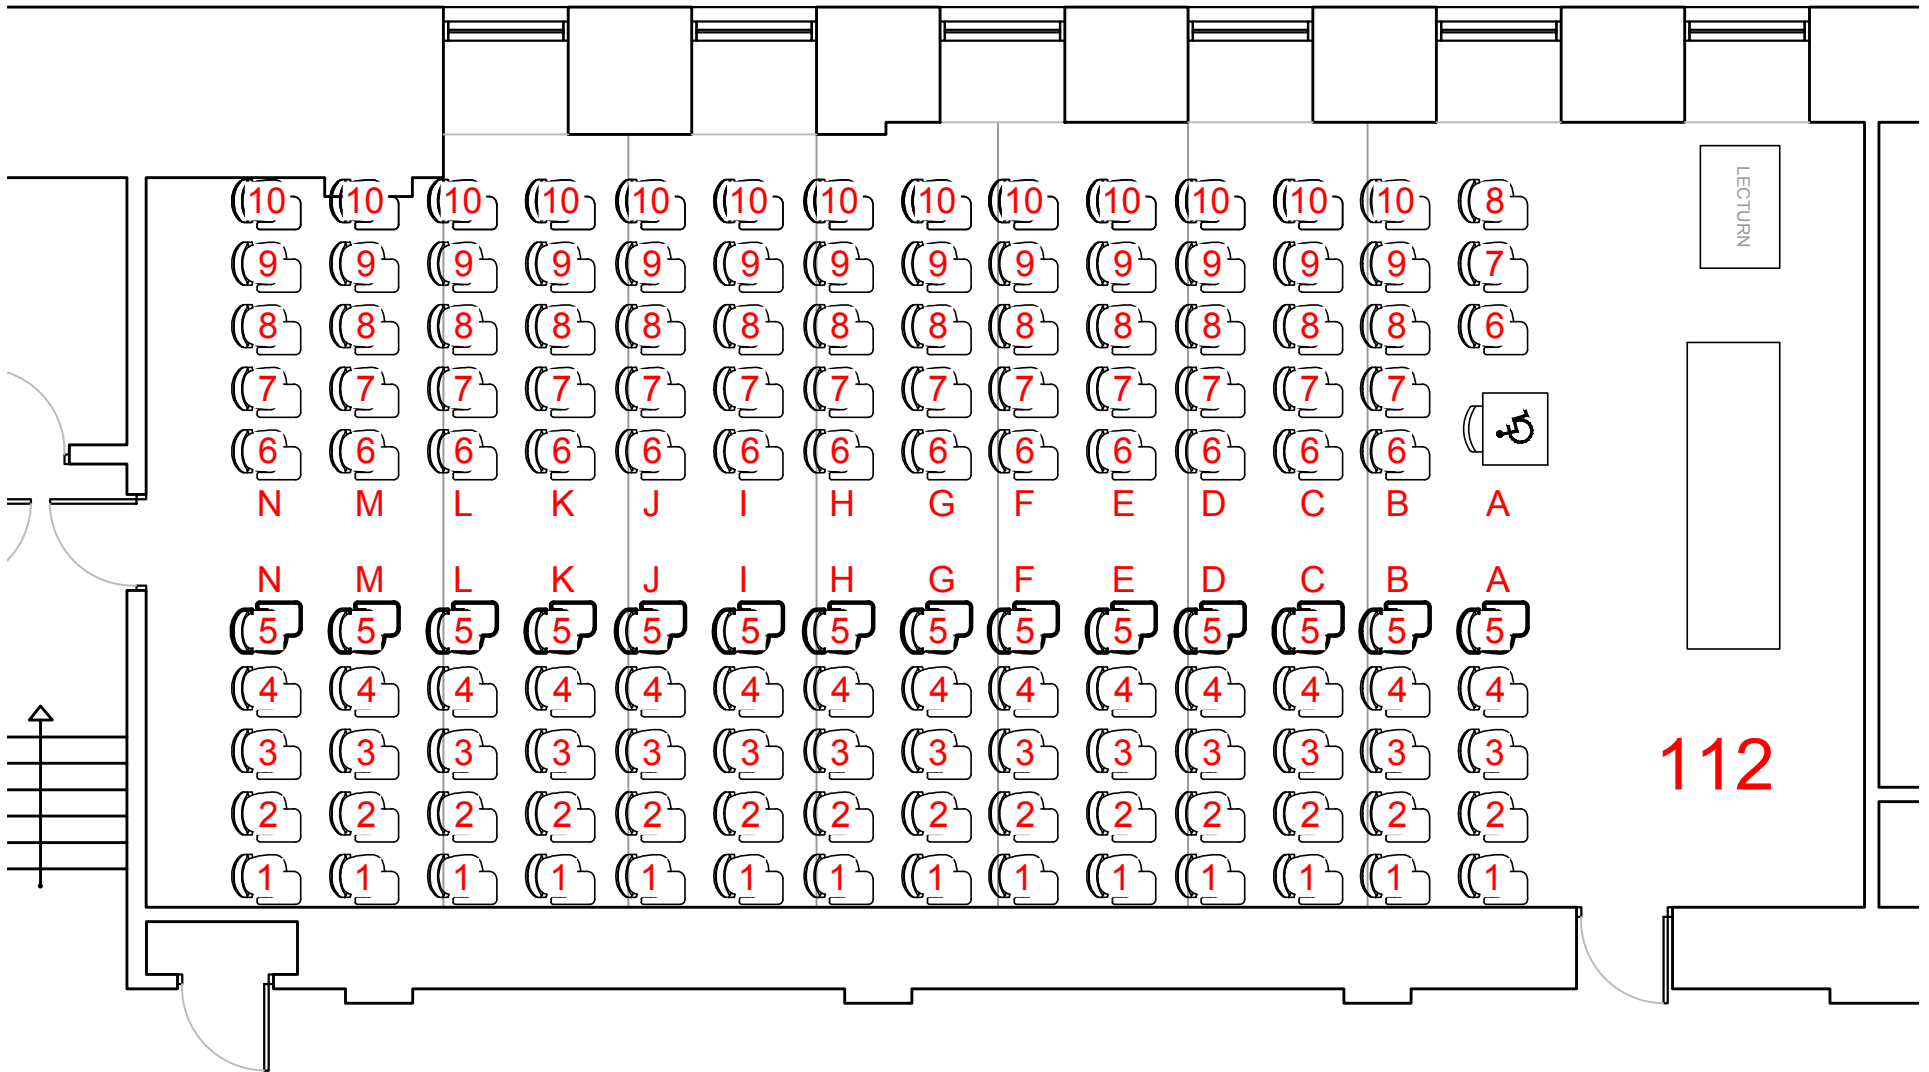

## Seating Chart

101

LECTURN

# Clark Hall 101

Seating Chart

 = Left Handed Tablet

## Seating Chart

Last Updated: 8/29/18

112

 = Left Handed Tablet