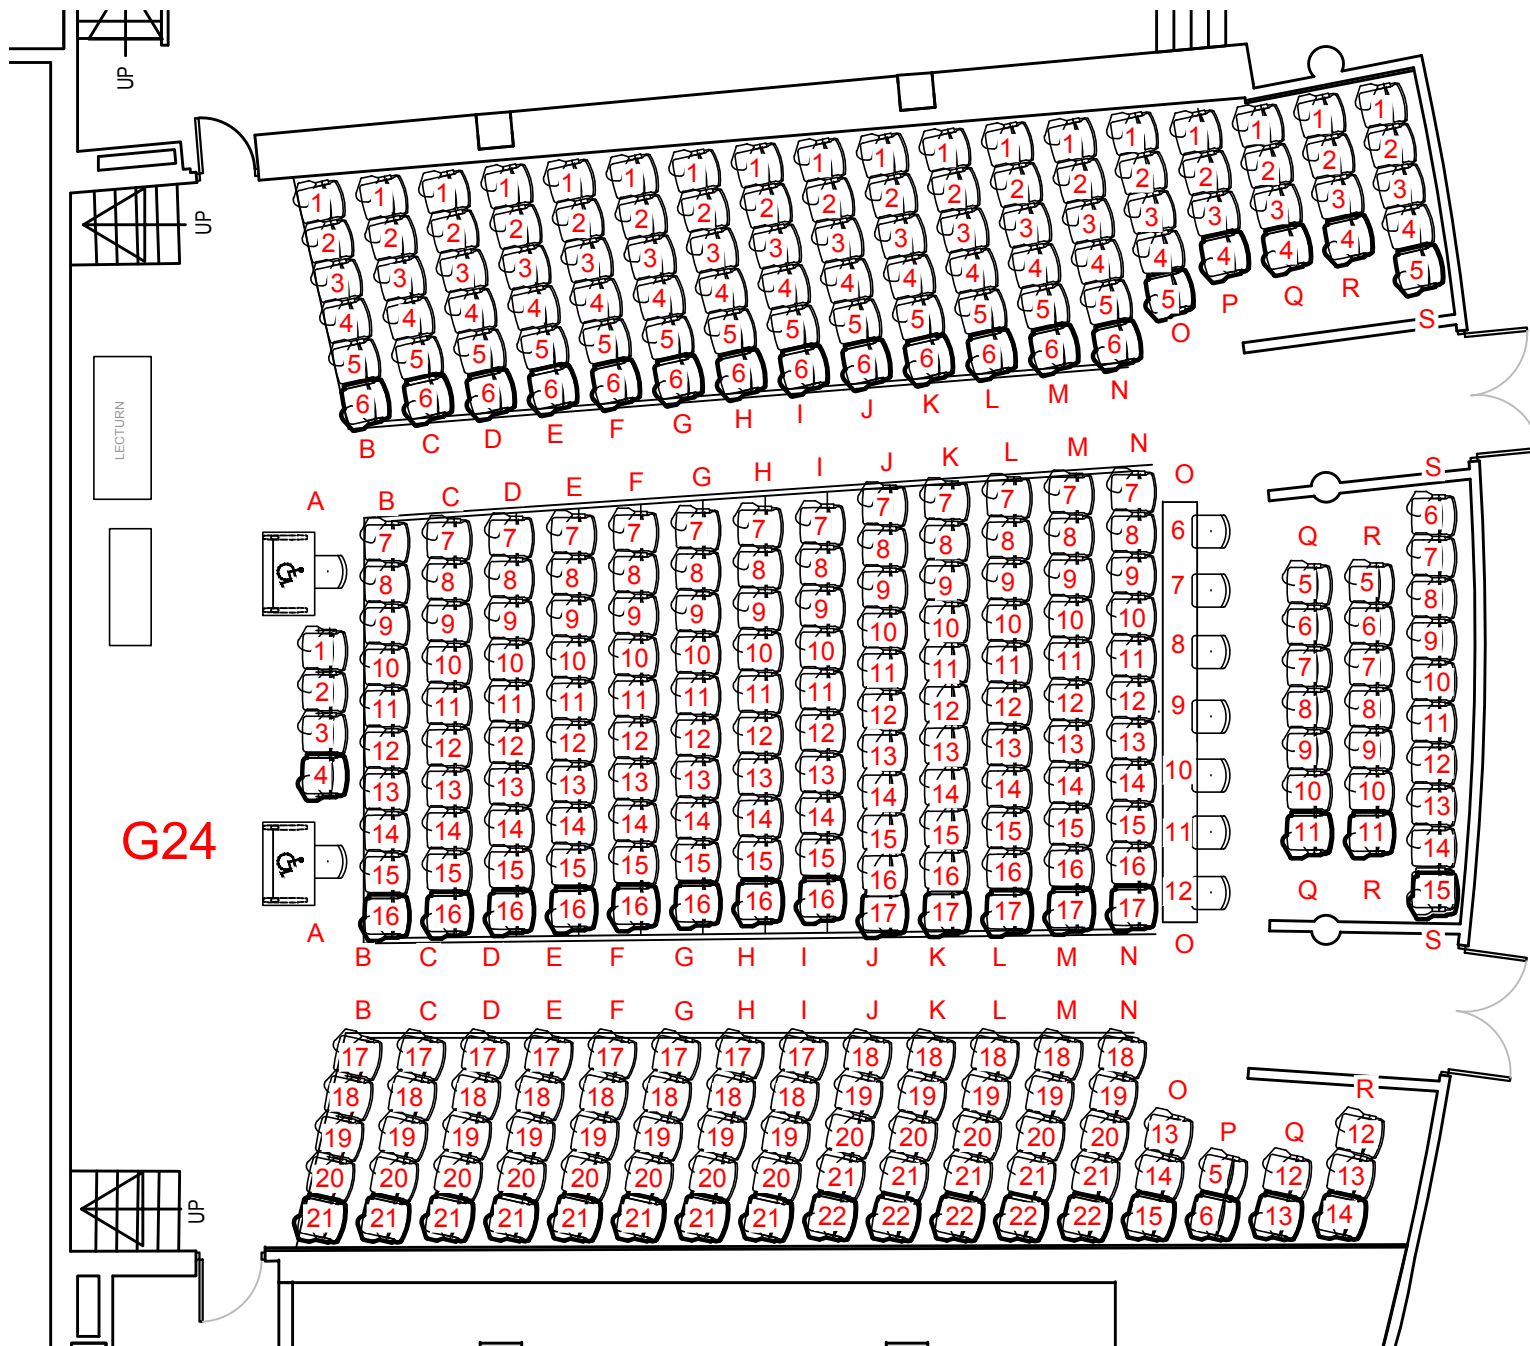

## Seating Chart

 = Left Handed Tablet

## Seating Chart

**Eiesland Hall 503**  
Seating Chart