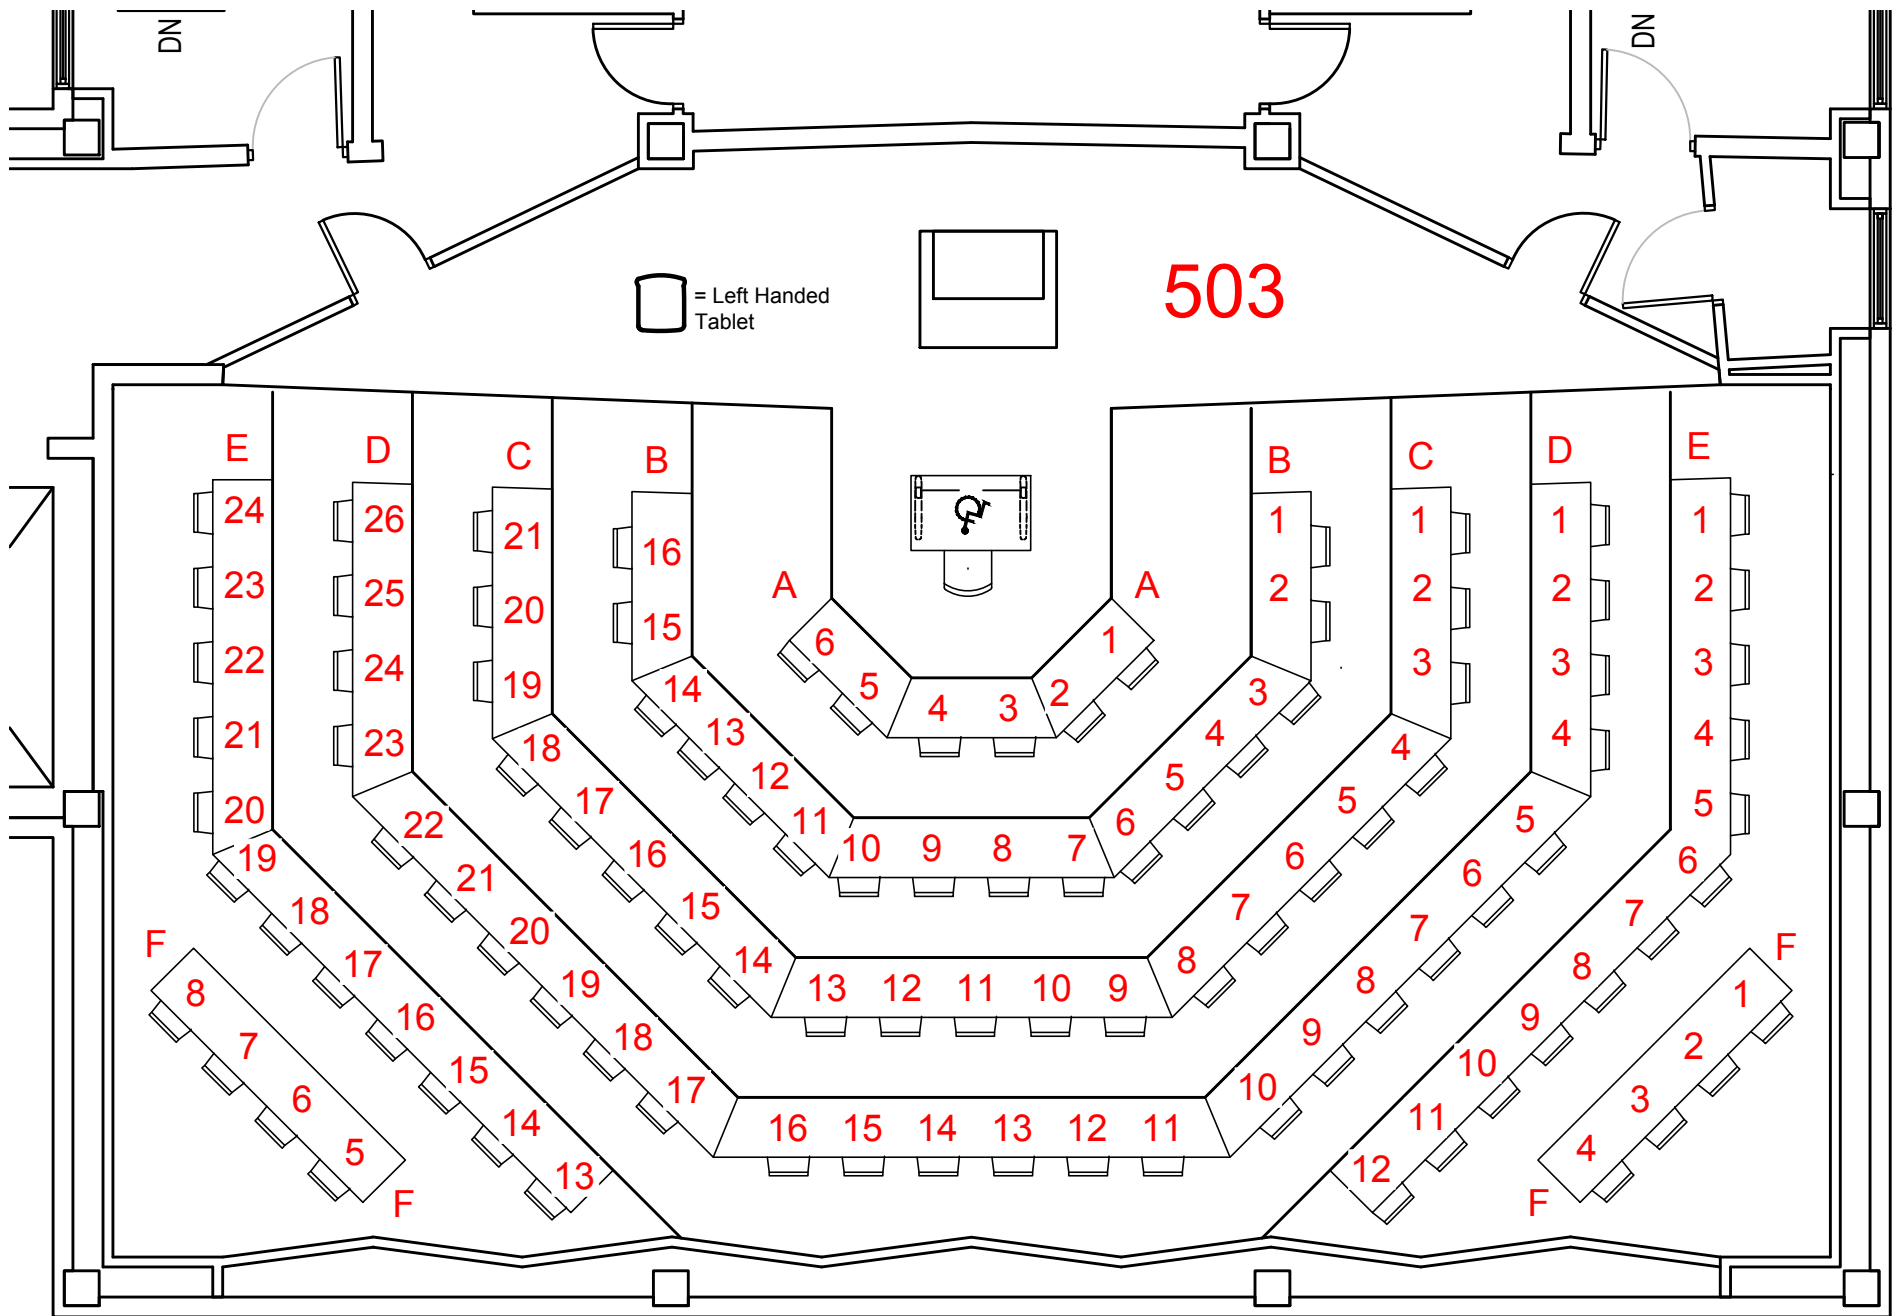

## Seating Chart

 = Left Handed Tablet

## Seating Chart

**Eiesland Hall 503**  
Seating Chart