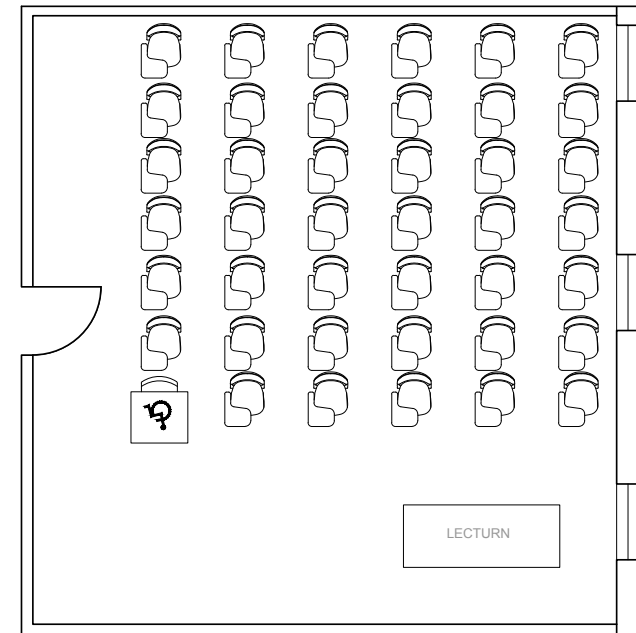

# Stansbury Hall

## Room 48

**Capacity:** 41  
**Campus:** Downtown  
**Seating Type:** Tablet Arm Chairs  
Movable Seating  
**Technology:** iDesign Standard  
**Room Features:** Chalk Board  
**Last Renovated:** Original