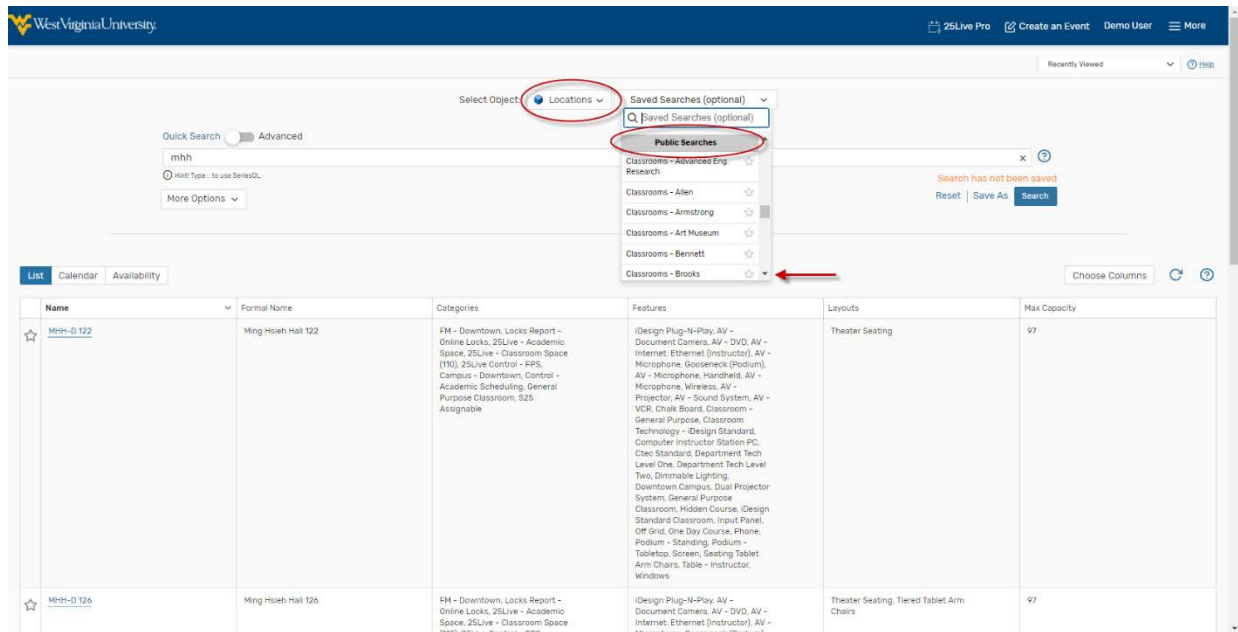

How to Check Location Availability for a Set of Spaces

1. After logging into 25Live, click on the “Locations” tab.

2. Click on the “Pre-Defined Location Searches” subtab and select “PublicSearches”.

- Suppose that we want to check the availability of the rooms in Ming Hsieh. Scroll down and select “Classrooms – Ming Hsieh” and hit “Run”.

- It brings up a list of the classrooms in the specific building only for one single day.

West Virginia University 25Live Pro Create an Event Demo User More

Select Object: Locations Classrooms - Ming Hsieh