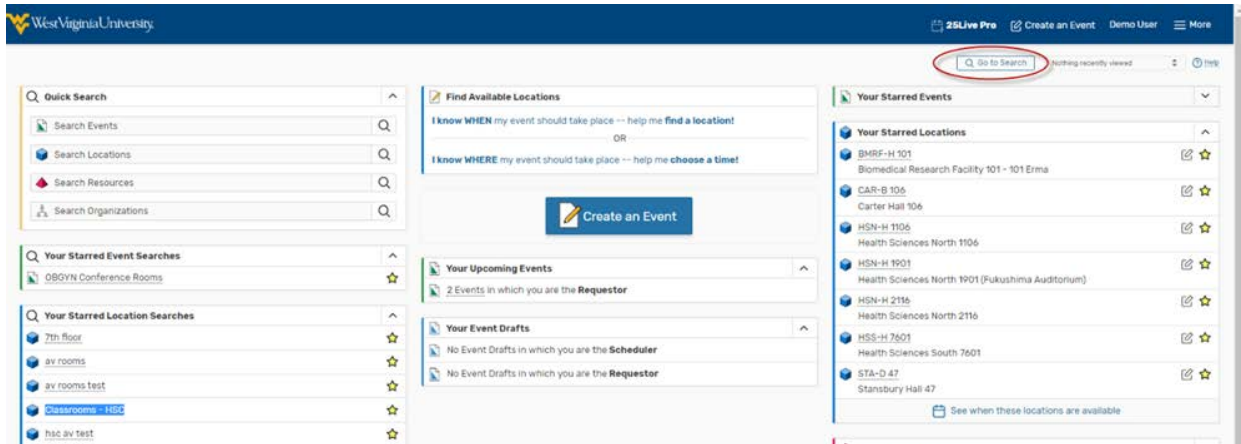

How to Check Location Availability for a Set of Spaces

1. After logging into 25Live, click on the “Locations” tab.

2. Click on the “Pre-Defined Location Searches” subtab and select “PublicSearches”.

- Suppose that we want to check the availability of the rooms in Ming Hsieh. Scroll down and select “Classrooms – Ming Hsieh” and hit “Run”.

- It brings up a list of the classrooms in the specific building only for one single day.

West Virginia University 25Live Pro Create an Event Demo User More

Select Object: Locations Classrooms - Ming Hsieh