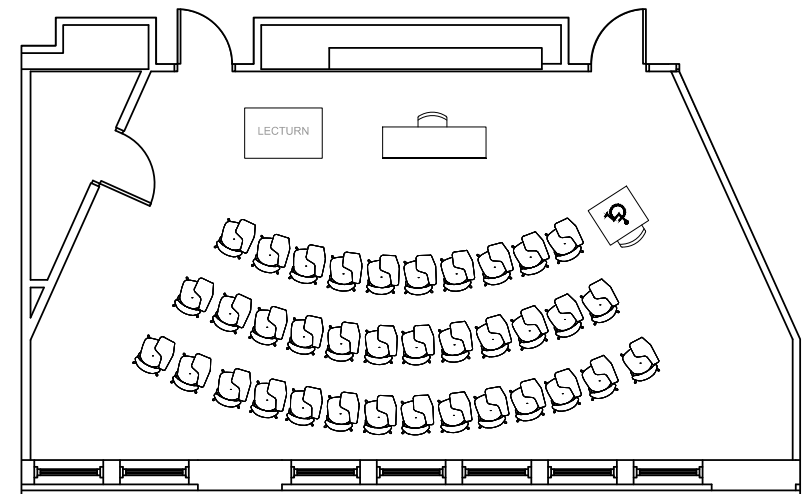

Oglebey Hall

Room 110

Capacity: 36

Campus: Downtown

Seating Type: Tablet Arm Chairs
Movable Seating

Technology: iDesign Standard

Room Features: Chalk Board

Last Renovated: Original