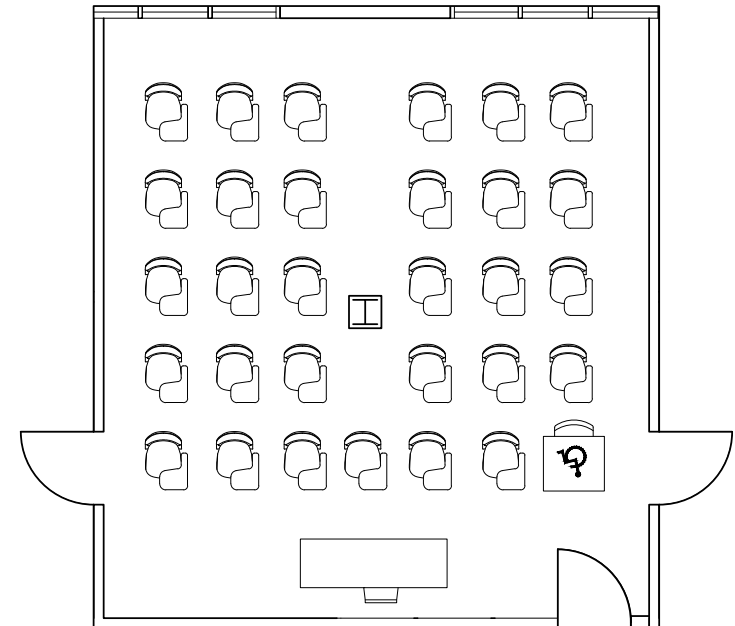

## Room 240

**Capacity:** 30

**Campus:** Downtown

**Seating Type:** Tablet Arm Chairs  
Movable Seating

**Technology:**

**Room Features:** Chalk Board

**Last Renovated:** Original

Classroom Contacts