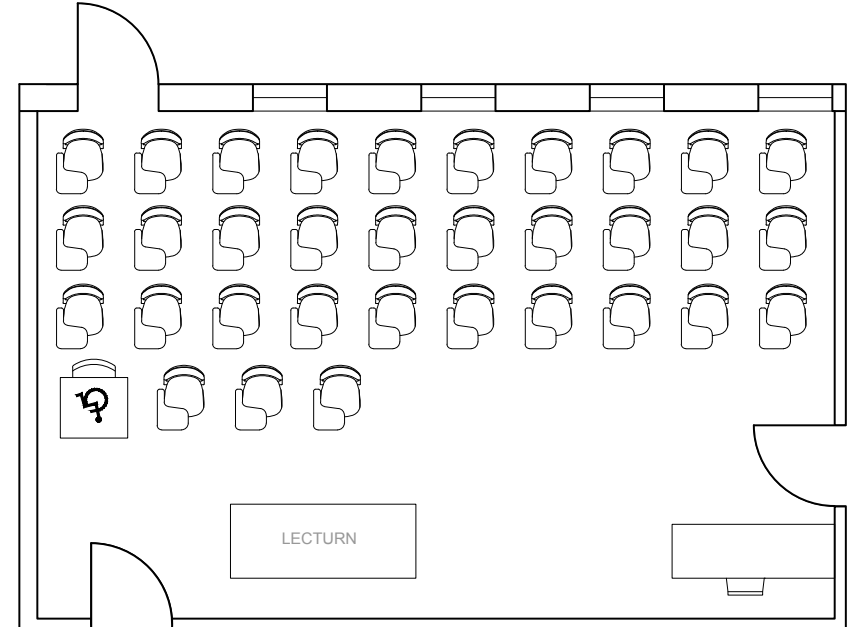

Stansbury Hall

Room 46C

Capacity: 33
Campus: Downtown
Seating Type: Tablet Arm Chairs
Movable Seating
Technology: iDesign Standard
Room Features: Chalk Board
Last Renovated: Original

Classroom Contacts

**Classroom Technology, iDesign 293-2832 / Facilities Management 293-HELP / WVU Police 293-COPS (2677)
Facilities Planning and Scheduling 293-0069**