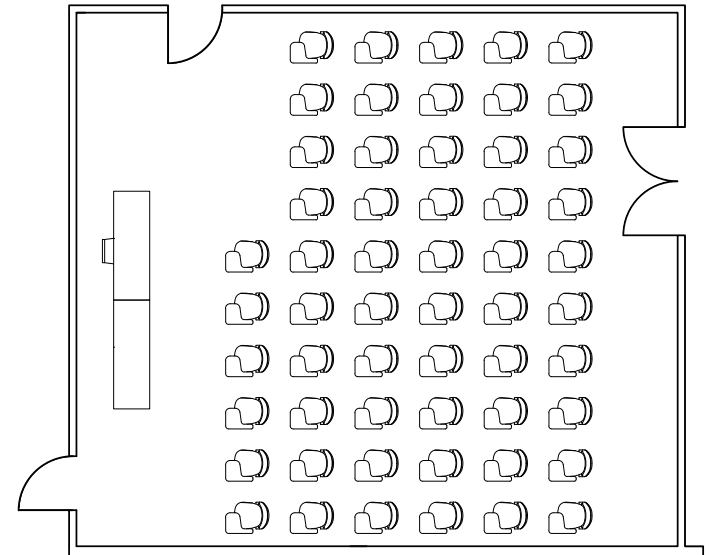

Stansbury Hall

Room 46A

Capacity: 56

Campus: Downtown

Seating Type: Tablet Arm Chairs
Movable Seating

Technology:

Room Features: Chalk Board
White Board

Last Renovated: Original