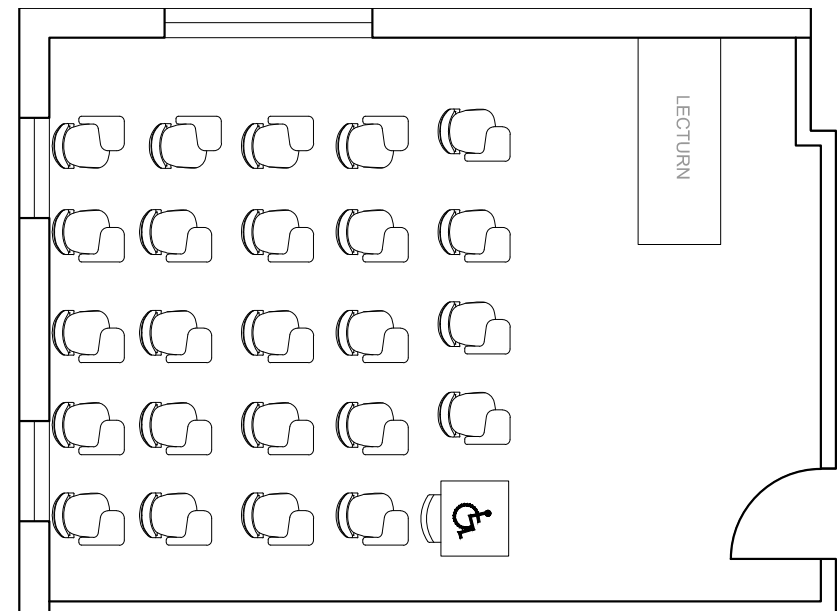

Stansbury Hall

Room 47

Capacity: 25
Campus: Downtown
Seating Type: Tablet Arm Chairs
Movable Seating
Technology: iDesign Standard
Room Features: Chalk Board
Last Renovated: Original

Classroom Contacts

**Classroom Technology, iDesign 293-2832 / Facilities Management 293-HELP / WVU Police 293-COPS (2677)
Facilities Planning and Scheduling 293-0069**