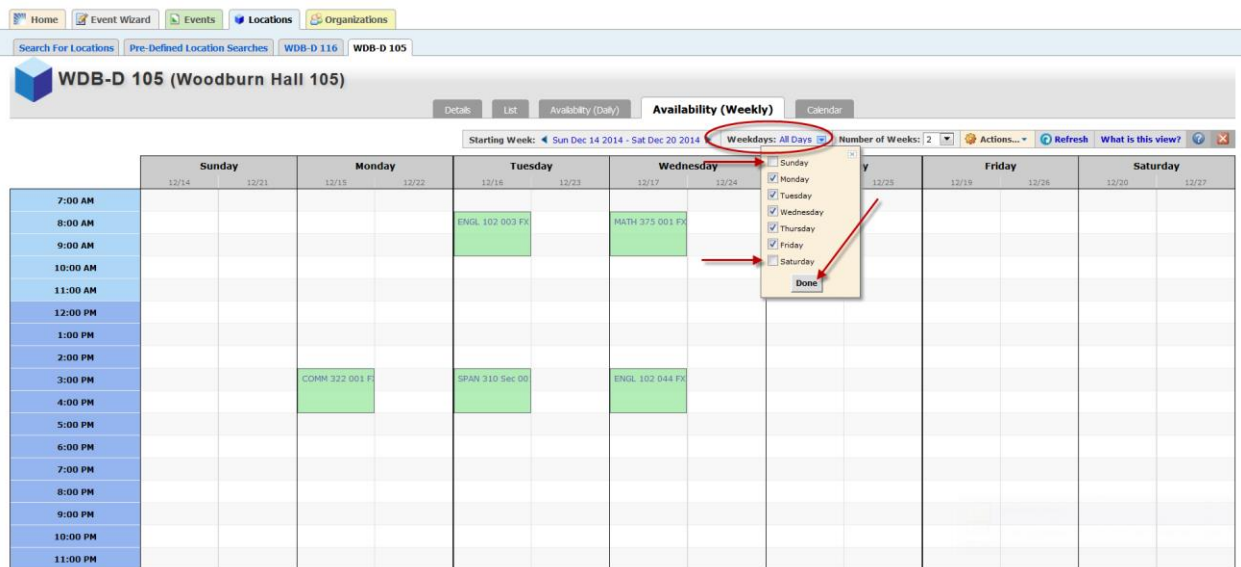

9 Matching Locations

4. Select "Availability (Weekly)" tab to look at the space availability grid for multiple weeks starting the week you pick in the date picker option.

WDB-D 105 (Woodburn Hall 105)

Details List Availability (Daily) Availability (Weekly) Calendar

- Click on "Weekdays" option to exclude Saturday and Sunday if needed. Uncheck Sunday and Saturday and hit "Done" button to view the grid only for the weekdays.

- You can see the whole semester by changing the number of weeks to 16 weeks.