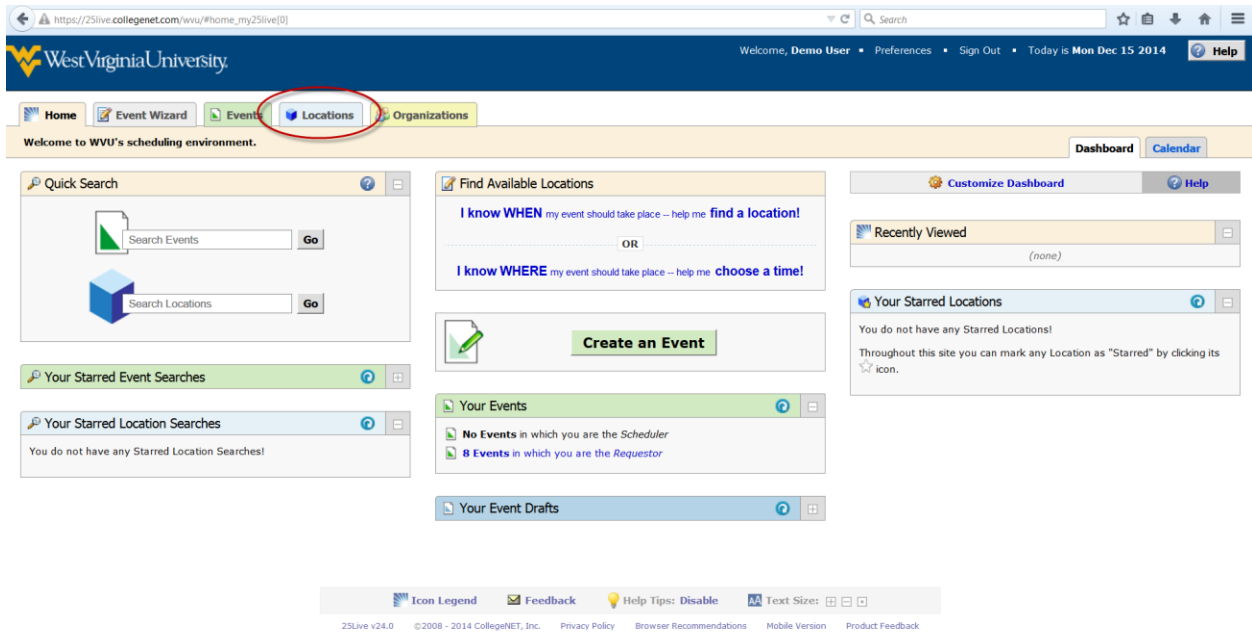

How to Check Location Availability for One Space for Multiple Weeks

1. After logging into 25Live, click on the “Locations” tab.

2. On the “Search for Locations” tab, find your space (by keyword and/or by selecting more search options). Hit “Go”.

3. Select the name of the space you want to view availability for from the list.

Search For Locations

Search by Keyword: Woodb GO Fewer Search Options

Categories EDIT Capacity between 10 and 40

Features Classroom Technology - iDesign Standard EDIT GO START OVER