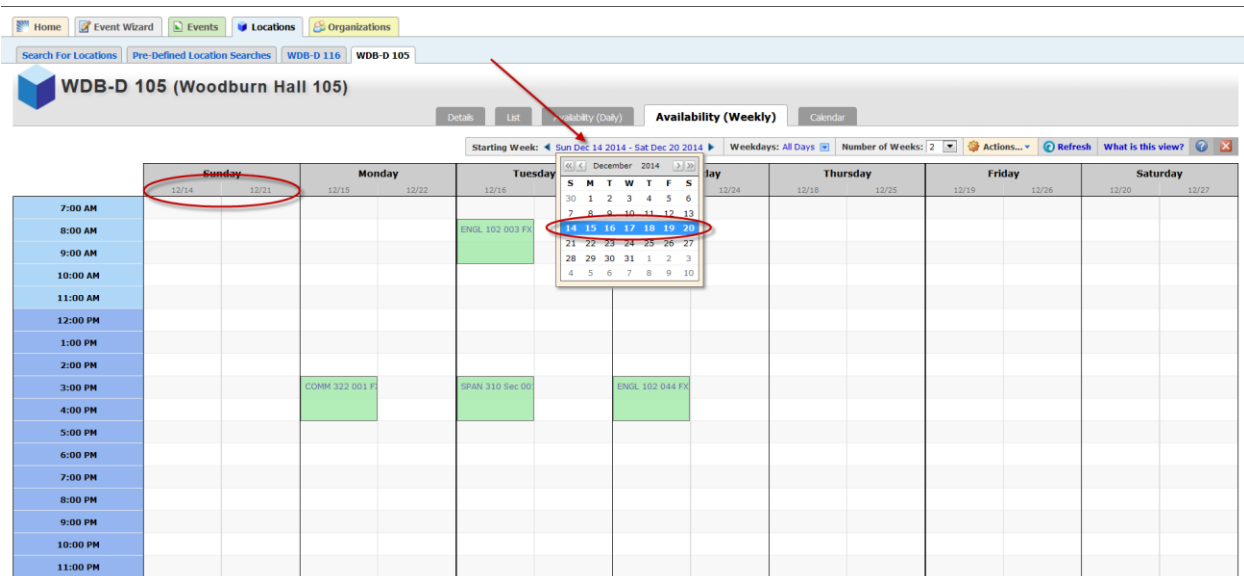

9 Matching Locations

4. Select "Availability (Weekly)" tab to look at the space availability grid for multiple weeks starting the week you pick in the date picker option.

WDB-D 105 (Woodburn Hall 105)

Details List Availability (Daily) Availability (Weekly) Calendar

- Click on "Weekdays" option to exclude Saturday and Sunday if needed. Uncheck Sunday and Saturday and hit "Done" button to view the grid only for the weekdays.

- You can see the whole semester by changing the number of weeks to 16 weeks.