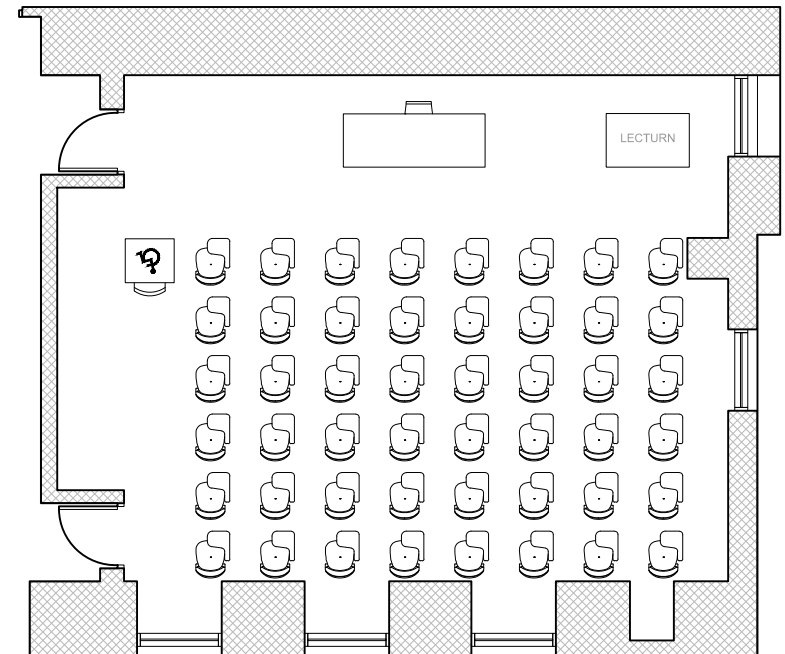

Clark Hall

Room 320

Capacity: 48
Campus: Downtown
Seating Type: Tablet Arm Chairs
Movable Seating
Technology: iDesign Standard
Room Features: Chalk Board
Last Renovated: Original

Classroom Contacts

**Classroom Technology, iDesign 293-2832 / Facilities Management 293-HELP / WVU Police 293-COPS (2677)
Facilities Planning and Scheduling 293-0069**